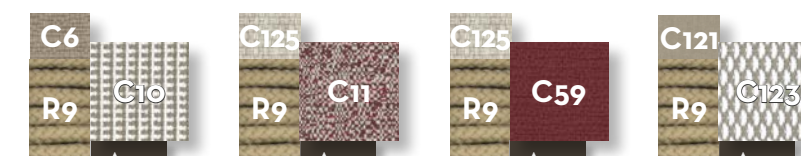

SWING CHAIR / CODE: CLEALT

| | | | |
|-------|-------|--------|------------|
| Width | Depth | Height | H. cushion |
| 100 | 80 | 48 | 5 |

SWING SOFA / CODE: CLEALT2

| | | | |
|-------|-------|--------|------------|
| Width | Depth | Height | H. cushion |
| 170 | 80 | 48 | 5 |

COFFEE TABLE D100 top wood / CODE: CLETC1-L

| | | |
|-------|-------|--------|
| Width | Depth | Height |
| 100 | 100 | 30 |

COFFEE TABLE D75 top wood / CODE: CLETC2-L

| | | |
|-------|-------|--------|
| Width | Depth | Height |
| 75 | 75 | 40 |