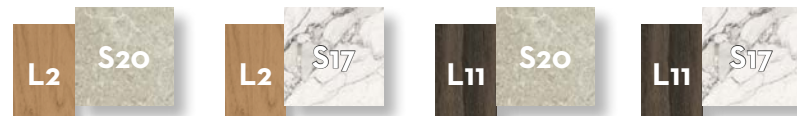

COFFEE TABLE D100 top wood / CODE: CLETC1-L

| | | |
|-------|-------|--------|
| Width | Depth | Height |
| 100 | 100 | 30 |

COFFEE TABLE D75 top wood / CODE: CLETC2-L

| | | |
|-------|-------|--------|
| Width | Depth | Height |
| 75 | 75 | 40 |

COFFEE TABLE D50 top wood / CODE: CLETC3-L

Width 50 | Depth 50 | Height 50

KG 14,0 | unit 1 0,16 mc | ☁️

SIDE TABLE / CODE: CLETC4

Width 35 | Depth 35 | Height 32

KG 4,0 | unit 1 0,05 mc | ☁️

COFFEE TABLE D100 / CODE: CLETC1

Width 100 | Depth 100 | Height 30

KG 25,0 | unit 1+1 0,20 mc | ☁️

COFFEE TABLE D75 / CODE: CLETC2

Width 75 | Depth 75 | Height 40

KG 15,0 | unit 1+1 0,19 mc | ☁️

COFFEE TABLE D50 / CODE: CLETC3

Width 50 | Depth 50 | Height 50