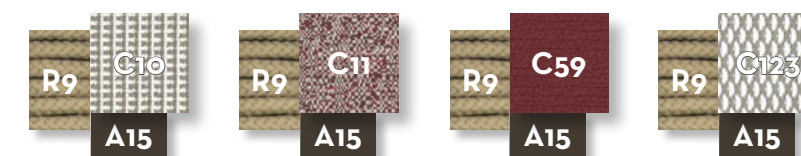

SWING SOFA / CODE: CLEALT2

Width	Depth	Height	H. cushion
170	80	48	5