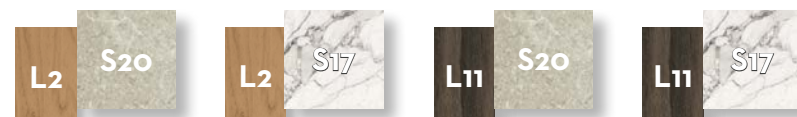

KG 8,0 | unit 1+1 0,14 mc | ☁️

COFFEE TABLE 60X100 / CODE: CLETC5

Width 60 | Depth 100 | Height 20

KG 21,0 | unit 1 0,17 mc | ☁️

COFFEE TABLE 100X100 / CODE: CLETC6

Width 100 | Depth 100 | Height 20

KG 34,0 | unit 1 0,27 mc | ☁️