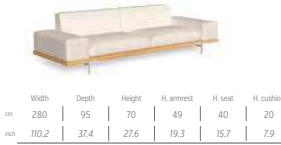

SOFA 3 SEATER WOOD ARM / CODE: ALLDIV3P-04