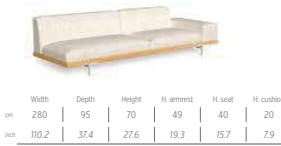

Allurecollection

Design Christophe Pillet

Finishing

Aluminium frame

Stainless steel frame (only for lounge/dining armchair)

Accoya wood frame

Seat / back / armrest fabric cushions

Seat / back leather for living/dining armchair

Pillows fabric 50x50 45x45 45x25 (optional)