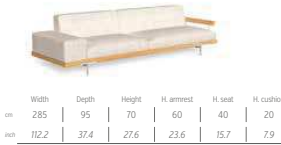

SOFA 3 SEATER FABRIC DX + WOOD SX ARM / CODE: ALLDIV3P-01

SOFA 3 SEATER FABRIC SX + WOOD DX ARM / CODE: ALLDIV3P-02