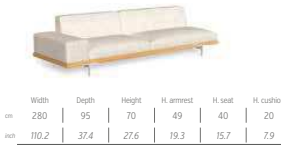

SOFA SX 3 SEATER FABRIC ARM / CODE: ALLSX3P-01